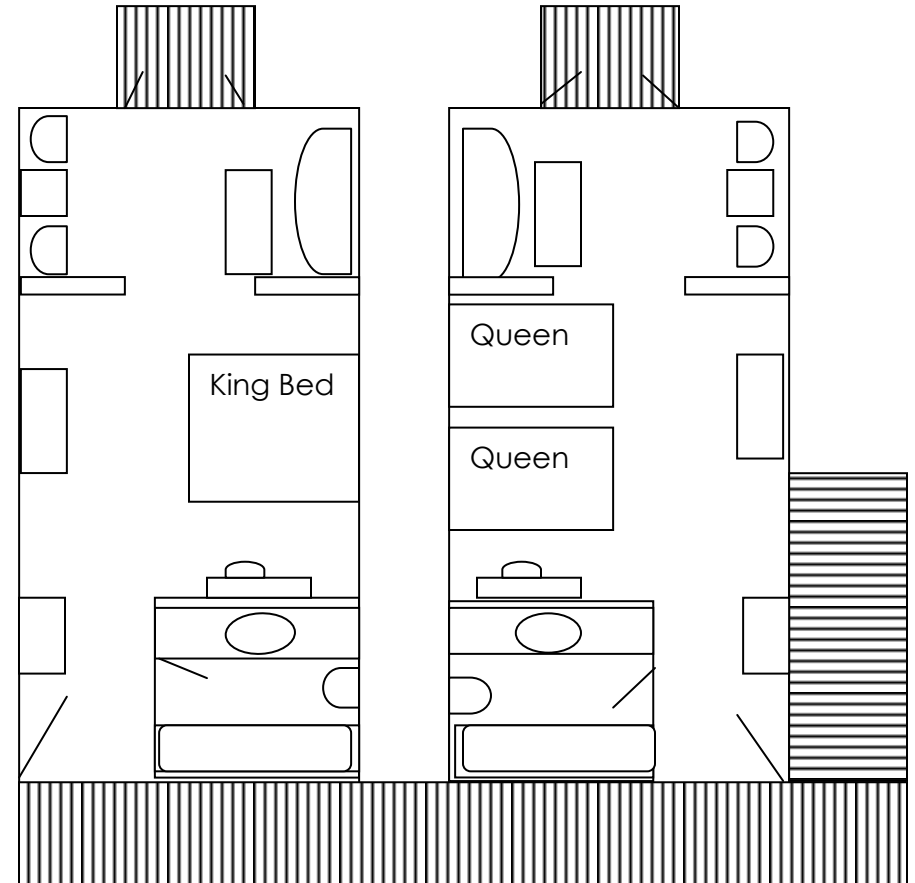

Double and Single room layout

Room 2 Double Room

Queen bath 2 Singles

Room 3 Double Room

2 Queen beds

Room 4 Double Room

King Bed w/ 2 offset singles

Rooms 5 & 6 Single Rooms

One Queen size bed

All rooms have a small refrigerator and Microwave oven.

Drawing is not to scale and approximates the layouts

Sea of Abaco

Rooms 7,9,10

Room 8

Second floor overlooks The Sea of Abaco from the Patio.
Entrance is from side steps and rear walkway.